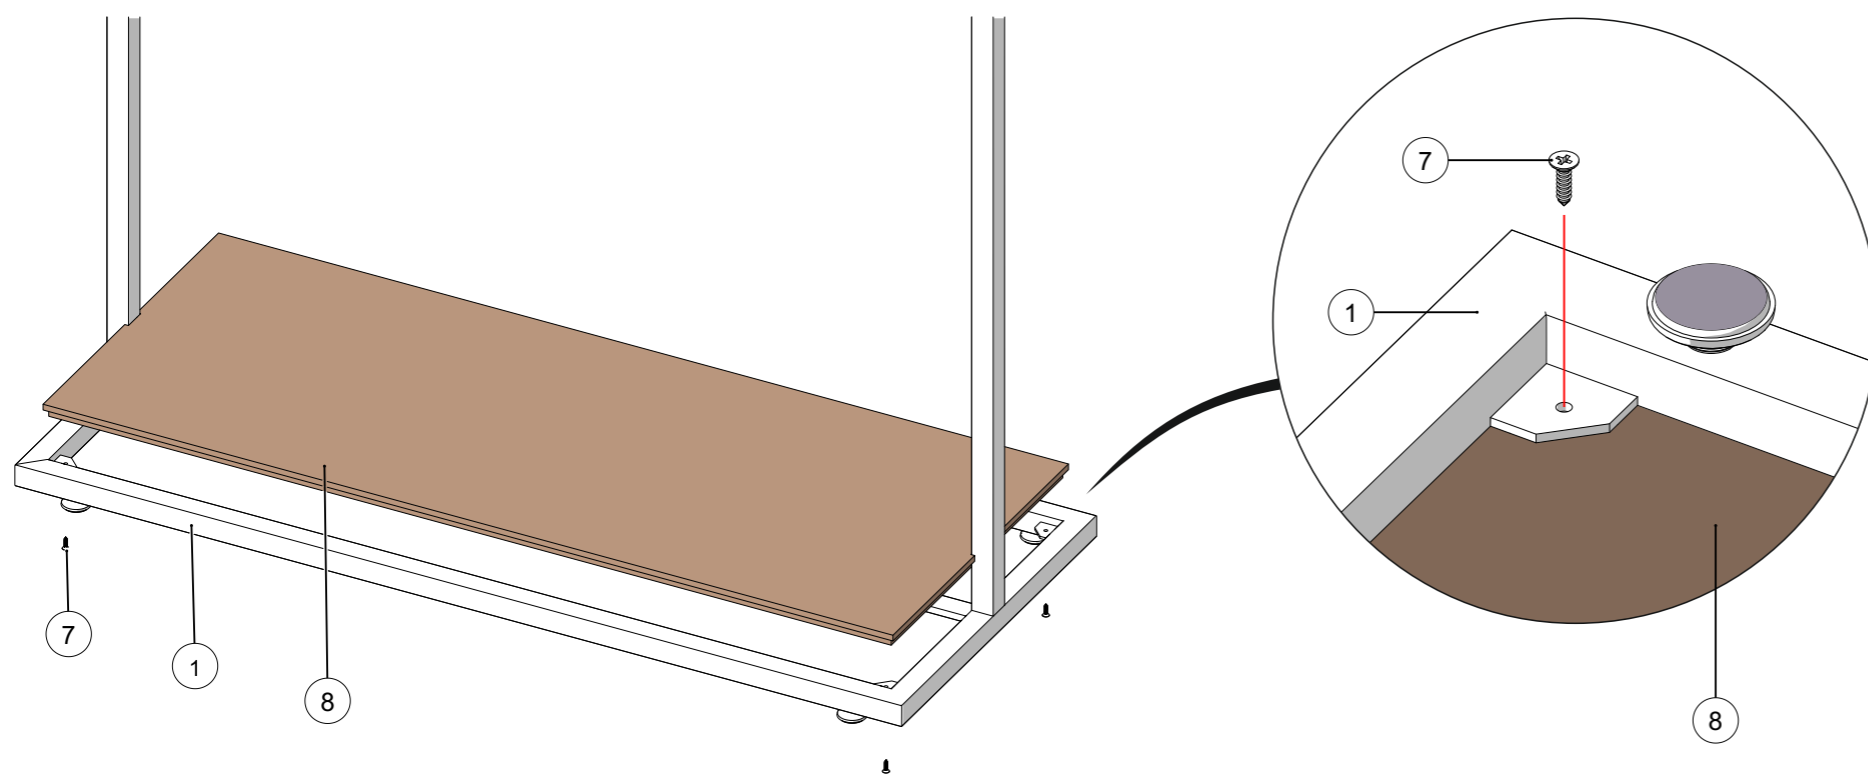

Height adjustment with buckle.
Every step changes height 70mm.

for more info

No	Description	Qty.	Pack
1	Base Frame	1	1
2	30x30mm Upright	2	1
3	25x25mm Slotted Upright	2	1
4	Connector (Hanger)	1	1
5	Buckle	2	1
6	M8x45mm Socket Head Bolt	4	1
7	Self Tapping Screw	4	1
8	18mm MDF Base	1	2

SHL201