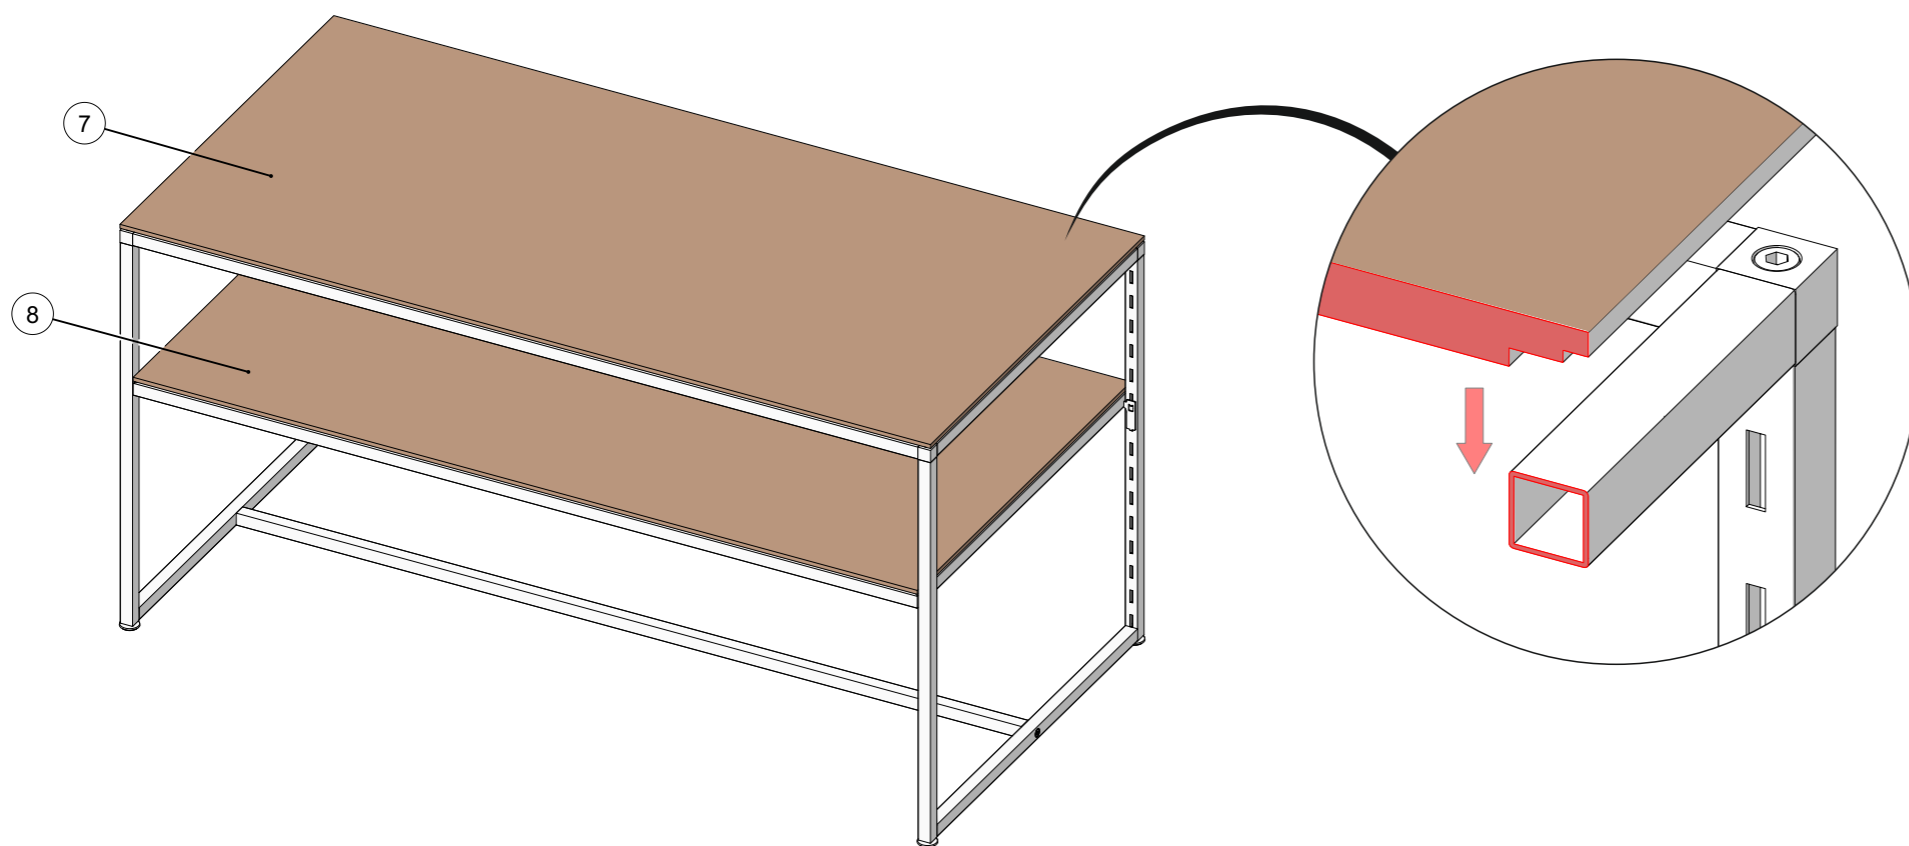

for more info

No	Description	Qty.	Pack
1	Top Frame	1	1
2	Slotted U-Upright	2	1
3	Base Connector	1	1
4	Mid Table Frame	1	1
5	M8x45mm Socket Head Bolt	6	1
6	Bracket (Left & Right)	4	1
7	18mm MDF Table - Top	1	2
8	18mm MDF Table - Mid	1	2

SHL101